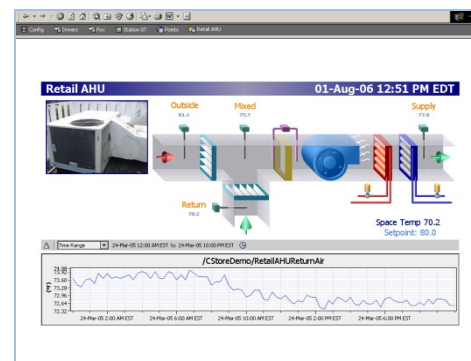

INFINITELY SCALABLE, HIGHLY ADAPATABLE

The Net Electric Group is comprised of senior Systems Management Professionals, Electricians and a certified engineer, backed by software and hardware application consultants. Together, they're experienced with performing detailed audits and identifying the needs and "pain points" of your current system. Through this structured approach, inefficiencies will be discovered thus indicating where and how you can reduce your carbon footprint and sooner bring your green commitments to fruition.

- AUTOMOTIVE AND AIRCRAFT PLANTS
- AIR & RAIL TRANSIT
- DATA CENTERS
- HIGH RISE RESIDENTIAL AND COMMERCIAL
- PHARMACEUTICAL
- RECREATION AND COMMUNITY CENTERS
- SCHOOLS, COLLEGES AND UNIVERSITIES

DESIGN & ENGINEERING

Our design and engineering services provide you with accurate, quick and cost effective services for your commercial, industrial, institutional and transportation facilities. We are extremely well versed in all aspects of CADD and are compliant with all applicable CEC, NEC, IEC, EIA/TIA and BICSI codes and standards.

LOCAL & WIDE NETWORKS

In a rapidly advancing information age, it is more crucial than ever that a business installs and maintains a communication infrastructure which serves our present and future needs. Our Communications Group is your end-to-end provider for your wired and wireless BAS, voice, data and multi-media networks.

JUST A CLICK AWAY

Please take a moment to visit our website to explore these and other Net Electric offerings.

www.net-electric.com